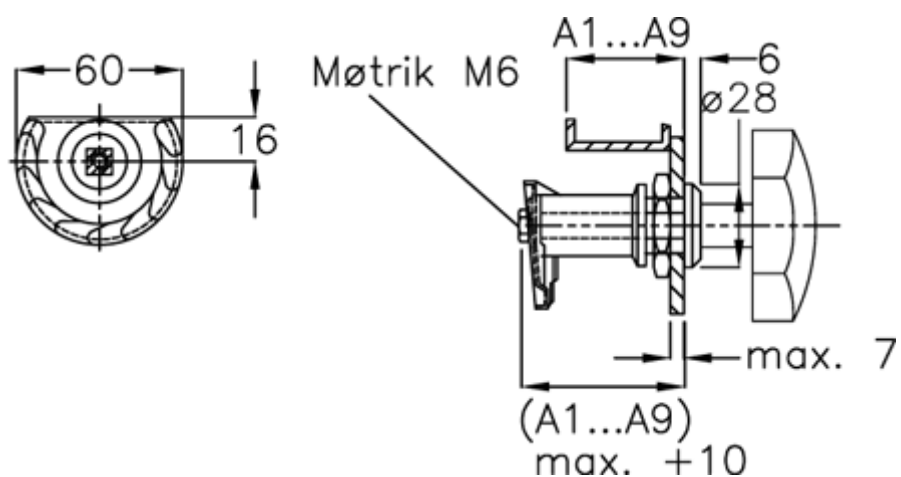

Data Sheet

Article number: 209180471
Description: E+G Door lock
GN 119-SG-A7-NI

Measures

Door + frame thickness = 47-55
Measure type = A7